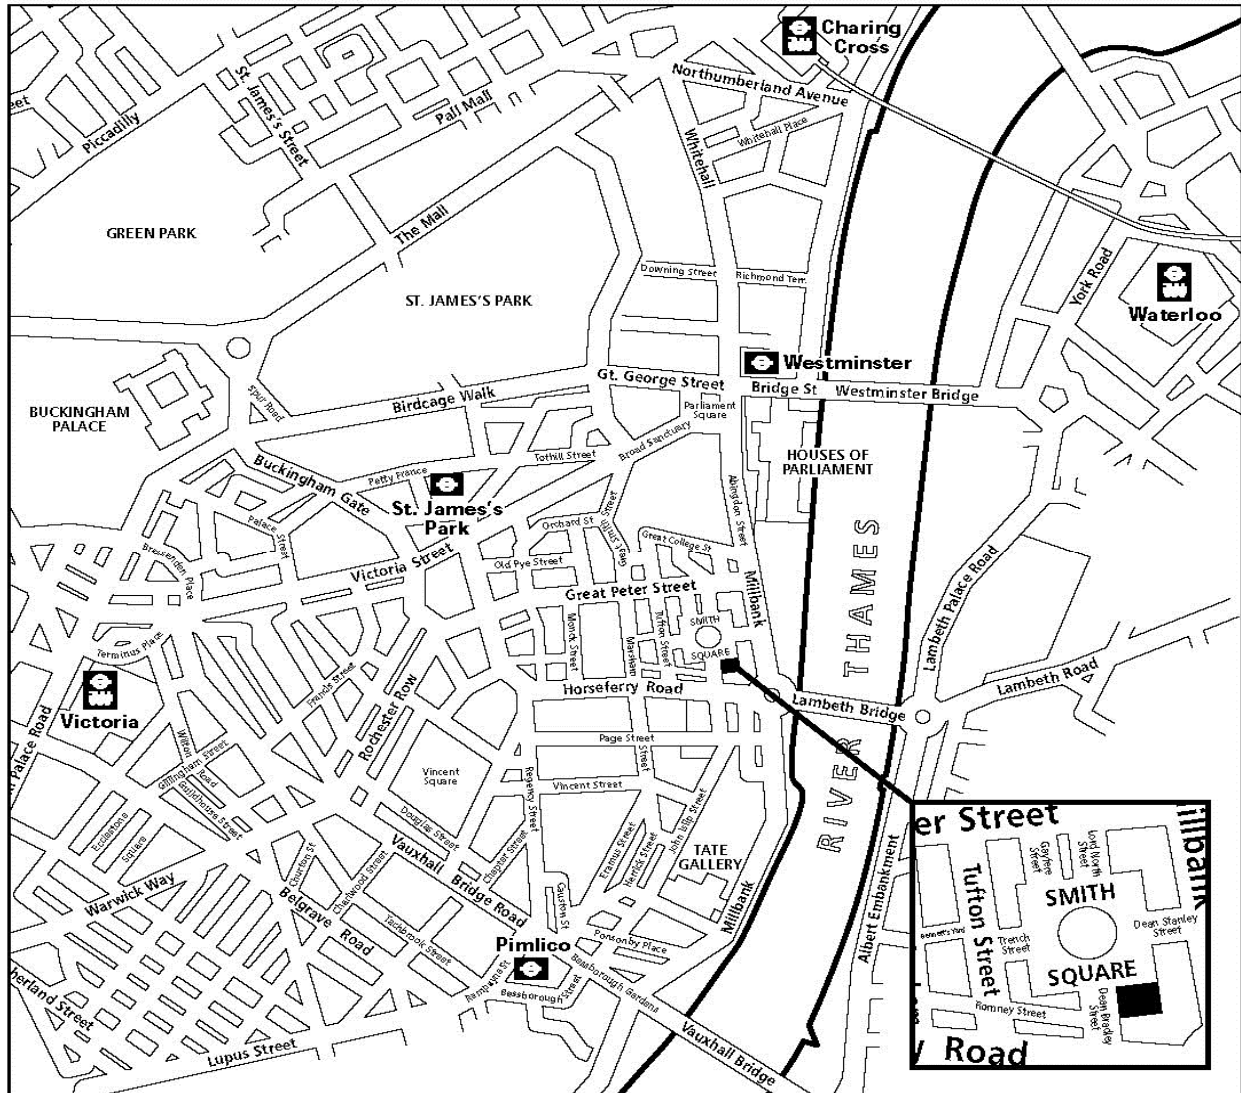

LG Group Location Map

Local Government Group

Local Government House
Smith Square, London SW1P 3HZ
Tel: 020 7664 3131
Fax: 020 7664 3030
Email: info@local.gov.uk
Website: www.local.gov.uk

Public transport

Local Government House is well served by public transport. The nearest mainline stations are; **Victoria** and **Waterloo**; the local underground stations are **St James's Park** (District and Circle Lines); **Westminster** (District, Circle and Jubilee Lines); and **Pimlico** (Victoria Line), all about 10 minutes walk away. Buses **3** and **87** travel along **Millbank**,

Bus routes - Horseferry Road

- **507** Waterloo - Victoria
- **C10** Elephant and Castle - Pimlico - Victoria
- **88** Camden Town - Whitehall - Westminster - Pimlico - Clapham Common

Cycling Facilities

Cycle racks are available at Local Government House. Please telephone the LGA on 020 7664 3131.

Central London Congestion Charging Zone

Local Government House is located within the congestion charging zone. For further details, please call 0845 900 1234 or visit the website at www.cclondon.com